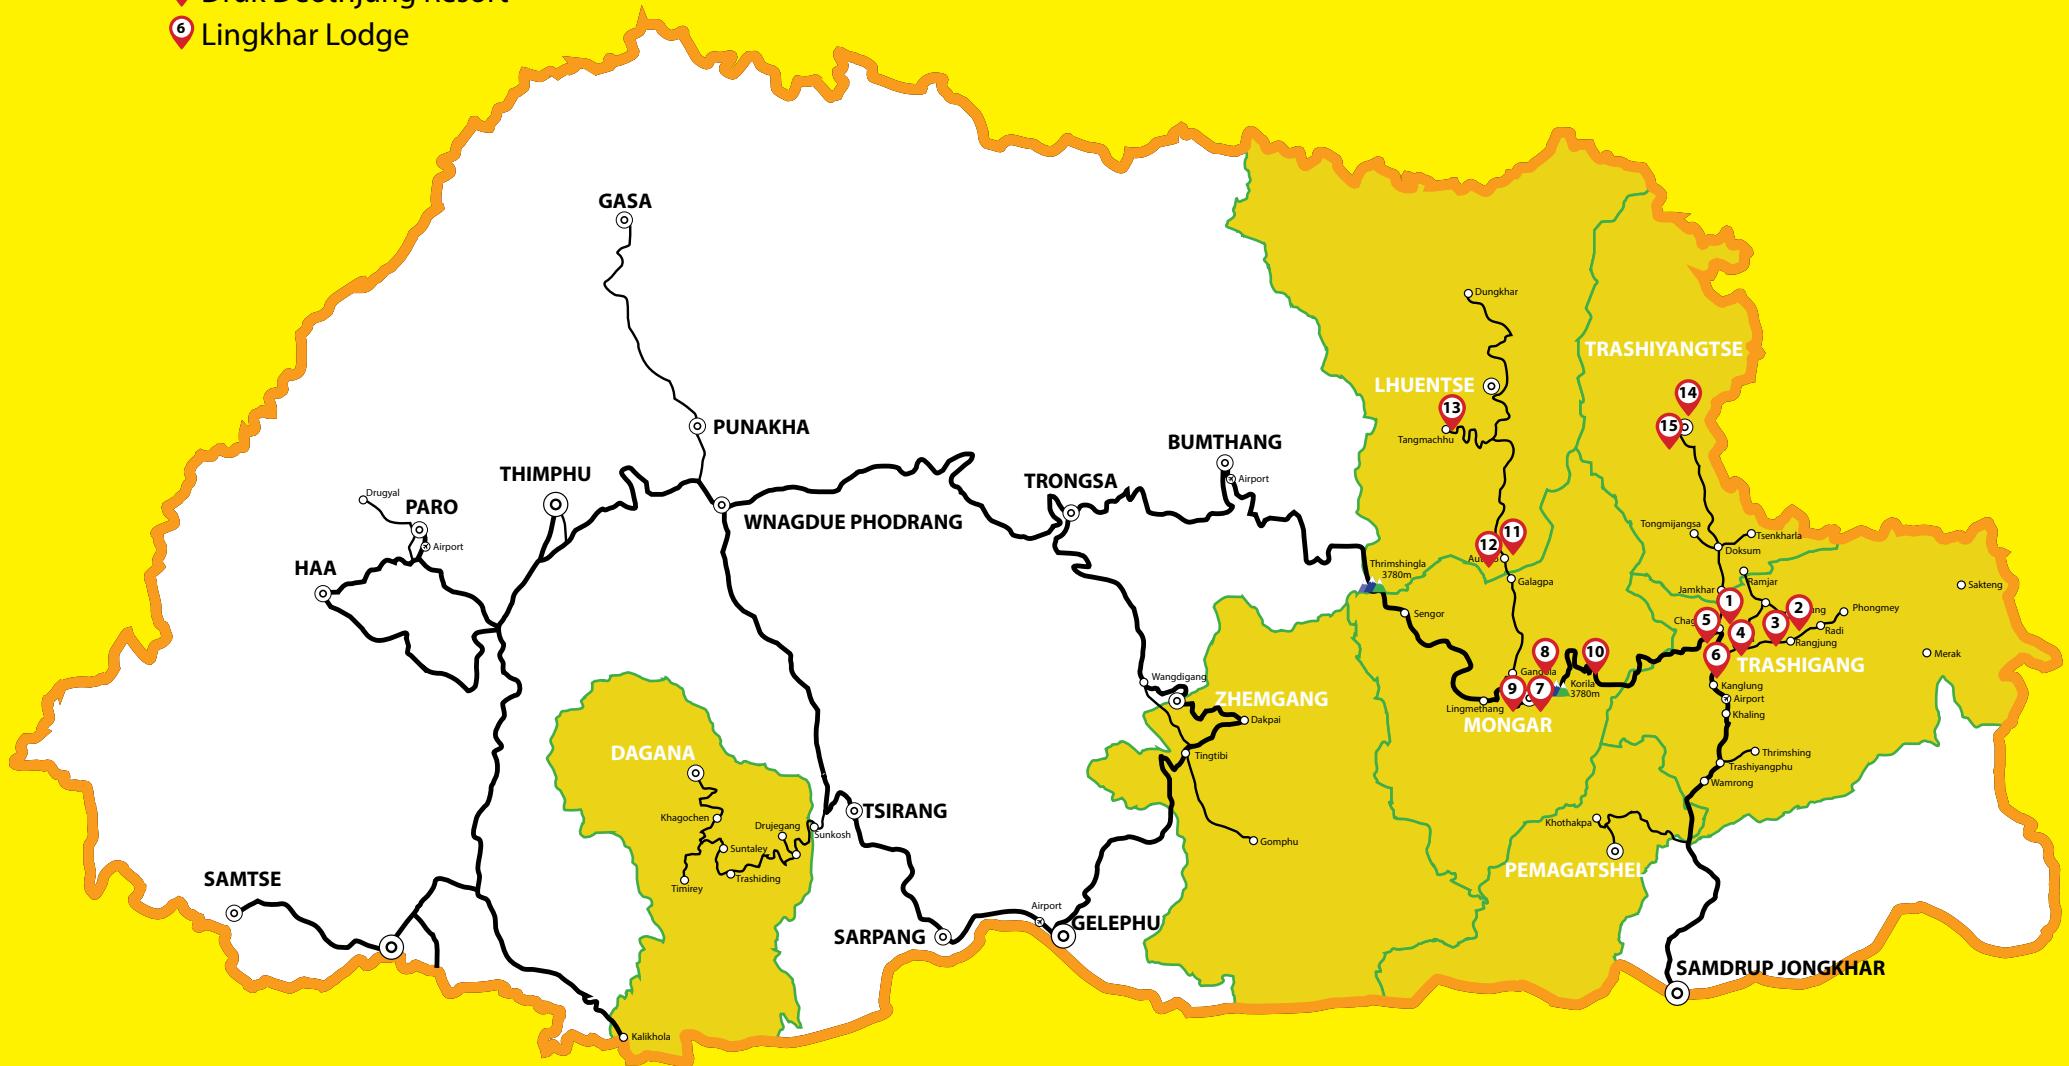

*Sustainable Hospitality Industry
Inclusive of Native Entrepreneurs*

FOOD MAP

EASTERN BHUTAN

Where you can experience authentic
Bhutanese food with regional
ingredients!

DAGANA

ZHEMGANG

PEMAGATSHEL

- 1 TD Hotel
- 2 RYD Guest House
- 3 Tun Tun Resturant
- 4 KC Hotel
- 5 Druk Deothjung Resort
- 6 Lingkhar Lodge

- 7 Wangchuk Hotel
- 8 Druk Zhongar Hotel
- 9 Food Lover Restaurant
- 10 Zalafangma Restaurant

- 11 Gurung Restaurant
- 12 Phayul Resort
- 13 Ugyen Gakiling Guest House

- 14 Village Home Stay
- 15 Karmaling Hotel